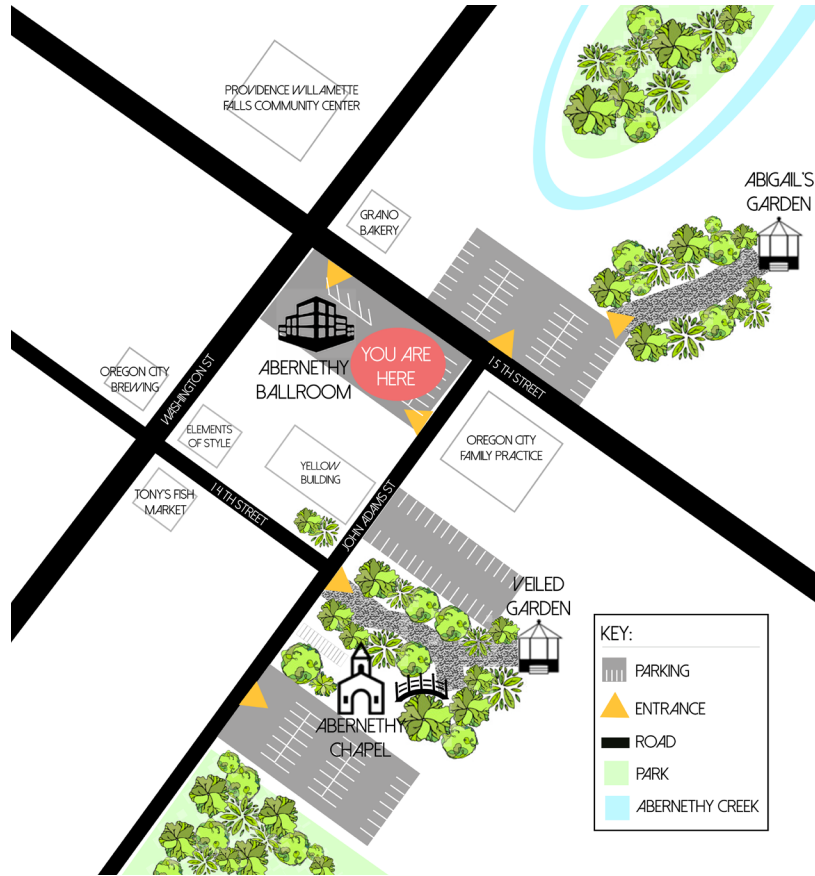

ABERNETHY BALLROOM DIRECTIONS

ABERNETHY BALLROOM
 606 15TH ST.
 OREGON CITY, OR 97045

We suggest the following directions be included in your invitations to help your guests arrive at the correct location. Please use these descriptions to direct your guests straight to the location of your rehearsal:

Abernethy Ballroom: From I-205 North or South, take Exit 10, and veer right onto Hwy. 213. At the first signal, turn right onto Prairie Schooner Way. At the signal, take a left on Washington Street. Turn left on 15th Street. Abernethy Center Ballroom is located immediately to your right, on the corner of 15th and Washington Streets.