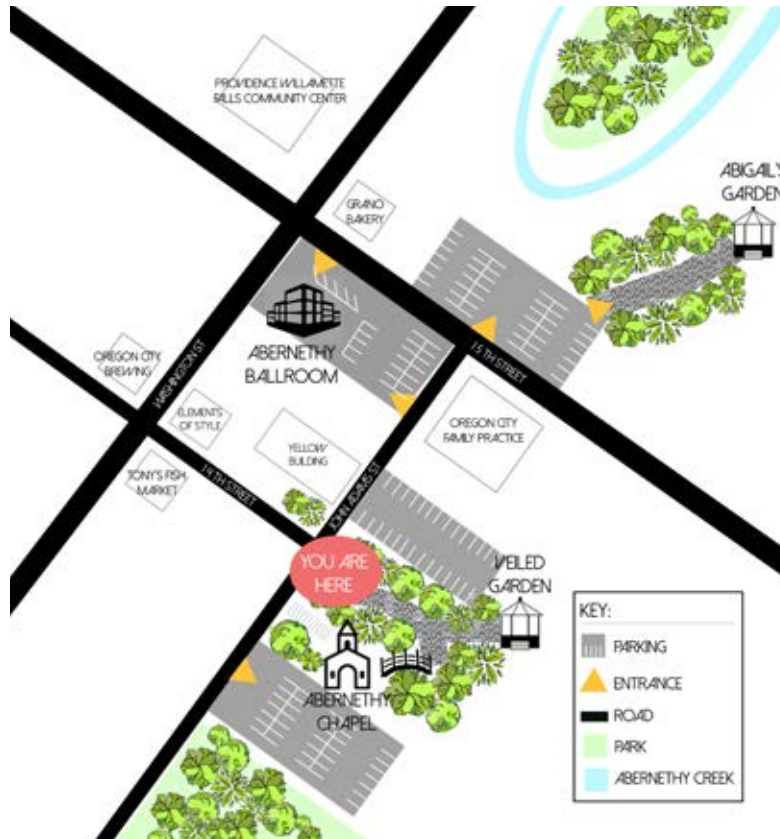

VEILED GARDEN DIRECTIONS

VEILED GARDEN
1400 JOHN ADAMS ST.
OREGON CITY, OR 97045

We suggest the following directions be included in your invitations to help your guests arrive at the correct location. Please use these descriptions to direct your guests straight to the location of your event:

Veiled Garden: From I-205 North or South, take Exit 10, and veer right onto Hwy. 213. At the first signal, turn right onto Prairie Schooner Way. At the signal, turn left on Washington Street. Turn left on 15th Street. Continue on 15th Street and turn right on John Adams Street. The Garden will be on the left-hand side at the intersection of John Adams and 14th Streets.