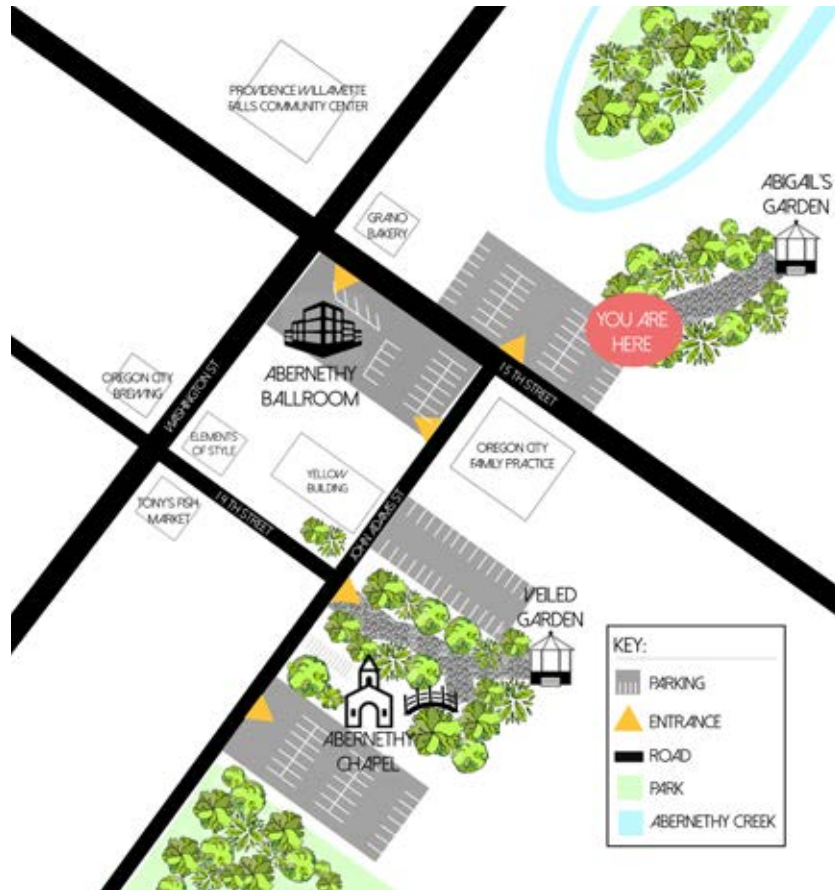

ABIGAIL'S GARDEN DIRECTIONS

ABIGAIL'S GARDEN
700 15TH ST.
OREGON CITY, OR 97045

We suggest the following directions be included in your invitations to help your guests arrive at the correct location. Please use these descriptions to direct your guests straight to the location of your event:

Abigail's Garden: From I-205 North or South, take Exit 10 and veer right onto Hwy. 213. At the first signal, turn right onto Prairie Schooner Way. At the signal, take a left on Washington Street. Turn left on 15th Street. Abigail's Garden is located on the left-hand side of 15th Street at the intersection of 15th and John Adams Streets.